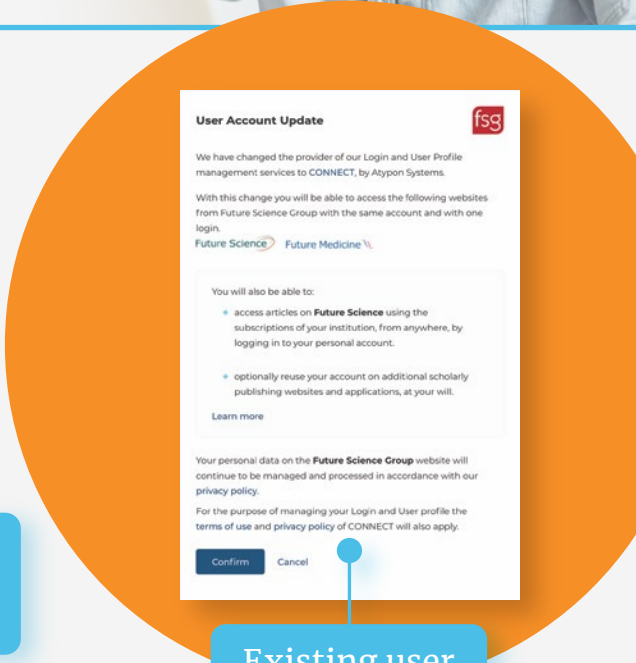

User Journey

CONNECT replaces your site's existing registration and login with a simpler, secure approach to access – on campus and off—for individual and institutional users.

New user

New users register an account on your site in moments, and create a CONNECT profile in the process.

Existing user

Your site's existing users are informed of the upgrade to CONNECT on their first return visit.

Visiting a participating site

CONNECT users simply have to accept the terms and conditions of other participating sites to authorize and add them to their CONNECT profile. Plus, the website gets a new registered user.